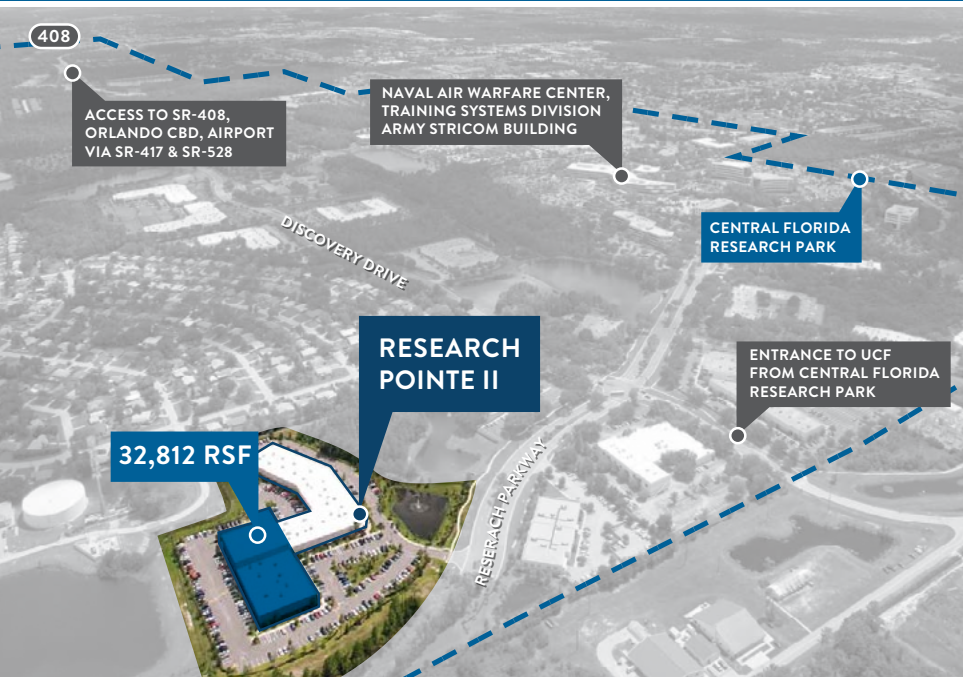

RESEARCH POINTE II

CENTRAL FLORIDA RESEARCH PARK

12792 Research Parkway
Orlando, FL 32826

PREMIUM, PLUG & PLAY FLEX SPACE | 32,812 RSF AVAILABLE FOR LEASE

PROPERTY FEATURES

- Building and monument signage available
- Fitness center with showers
- Secured lab space
- 30' ceiling height warehouse component (with depressed loading dock)
- Newly renovated throughout
- Multiple conference rooms

For further information, contact:

TIFFANY ZULLO
tzullo@towerrealtypartners.com
407.659.0120 ext. 114

PREMIUM, PLUG & PLAY FLEX SPACE | 32,812 RSF AVAILABLE FOR LEASE

NOTES

- Secured Lab Space
- Telcom/Fiber - Spectrum
- Ceiling Heights - Office - 9'8" & 11'8" (can be expanded in areas noted above) / Warehouse - 30'
- Fitness Center with Showers
- **IN PLACE SYSTEMS FURNITURE AVAILABLE/NEGOTIABLE**
- 63 Cubicles in Place, Excellent Condition