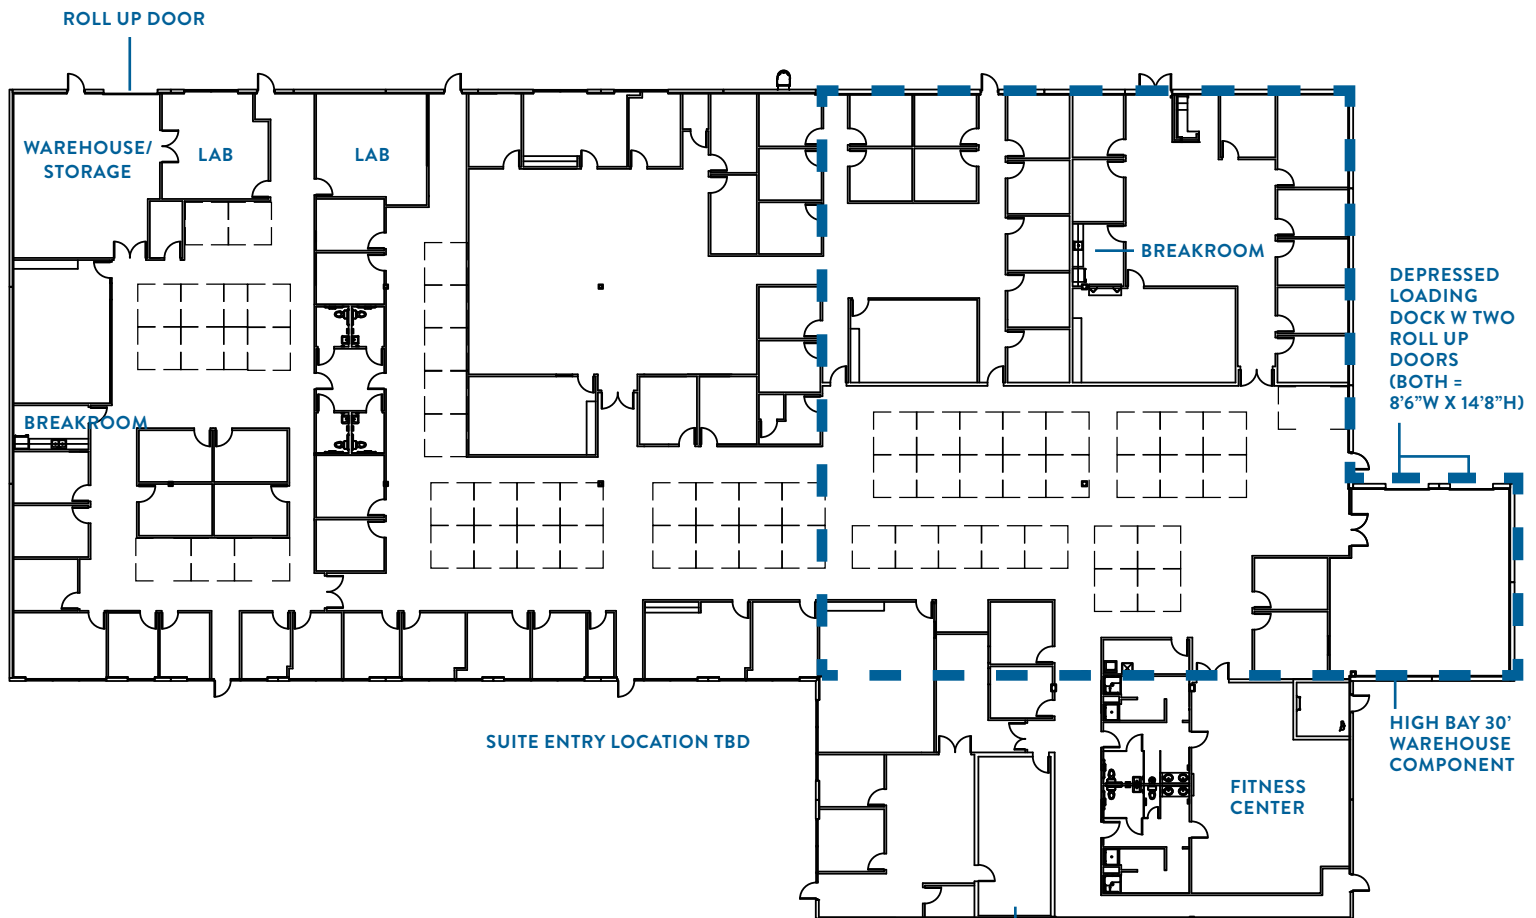

RESEARCH POINTE II

CENTRAL FLORIDA RESEARCH PARK

12792 Research Parkway
Orlando, FL 32826

PREMIUM, PLUG & PLAY FLEX SPACE | 32,812 RSF AVAILABLE FOR LEASE

PROPERTY FEATURES

- Building and monument signage available
- Fitness center with showers
- Secured lab space
- 30' ceiling height warehouse component (with depressed loading dock)
- Newly renovated throughout
- Multiple conference rooms

For further information, contact:

TIFFANY ZULLO
tzullo@towerrealtypartners.com
407.659.0120 ext. 114

PREMIUM, PLUG & PLAY FLEX SPACE | 32,812 RSF AVAILABLE FOR LEASE

NOTES

- Secured Lab Space
- Telcom/Fiber - Spectrum
- Ceiling Heights - Office - 9'8" & 11'8" (can be expanded in areas noted above) / Warehouse - 30'
- Fitness Center with Showers
- **IN PLACE SYSTEMS FURNITURE AVAILABLE/NEGOTIABLE**
- 63 Cubicles in Place, Excellent Condition