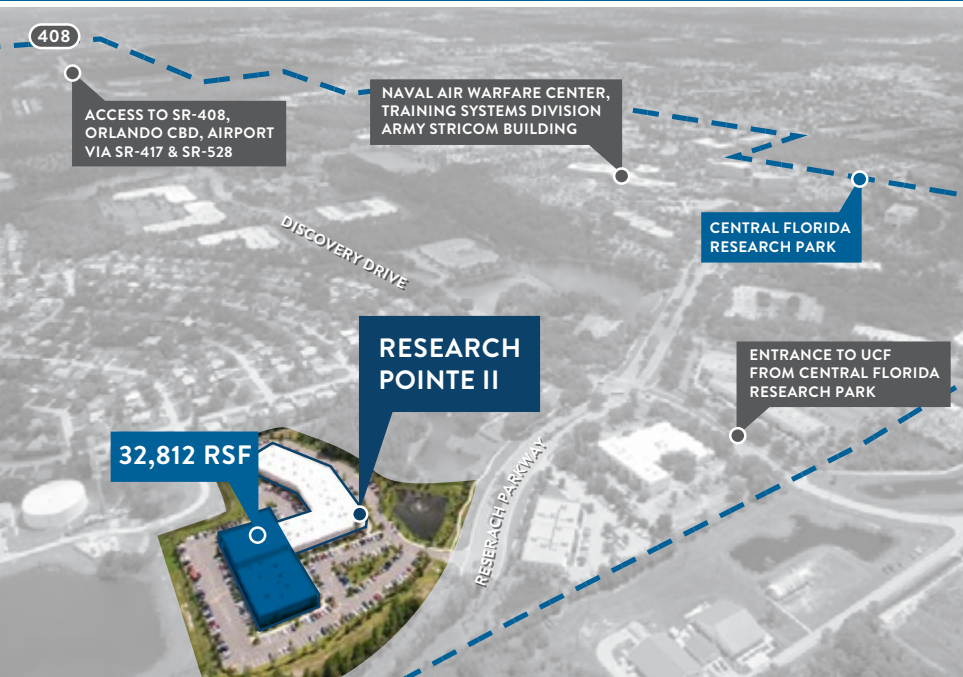

RESEARCH POINTE II

CENTRAL FLORIDA RESEARCH PARK

12792 Research Parkway
Orlando, FL 32826

PREMIUM, PLUG & PLAY FLEX SPACE | 32,812 RSF AVAILABLE FOR LEASE

PROPERTY FEATURES

- Building and monument signage available
- Fitness center with showers
- Secured lab space
- 30' ceiling height warehouse component (with depressed loading dock)
- Newly renovated throughout
- Multiple conference rooms

For further information, contact:

TIFFANY ZULLO
tzullo@towerrealtypartners.com
407.659.0120 ext. 114

PREMIUM, PLUG & PLAY FLEX SPACE | 32,812 RSF AVAILABLE FOR LEASE

NOTES

- Secured Lab Space
- Telcom/Fiber - Spectrum
- Ceiling Heights - Office - 9'8" & 11'8" (can be expanded in areas noted above) / Warehouse - 30'
- Fitness Center with Showers
- **IN PLACE SYSTEMS FURNITURE AVAILABLE/NEGOTIABLE**
- 63 Cubicles in Place, Excellent Condition
- Cat 6 LV cable runs from all cubes to patch panels in the server rooms