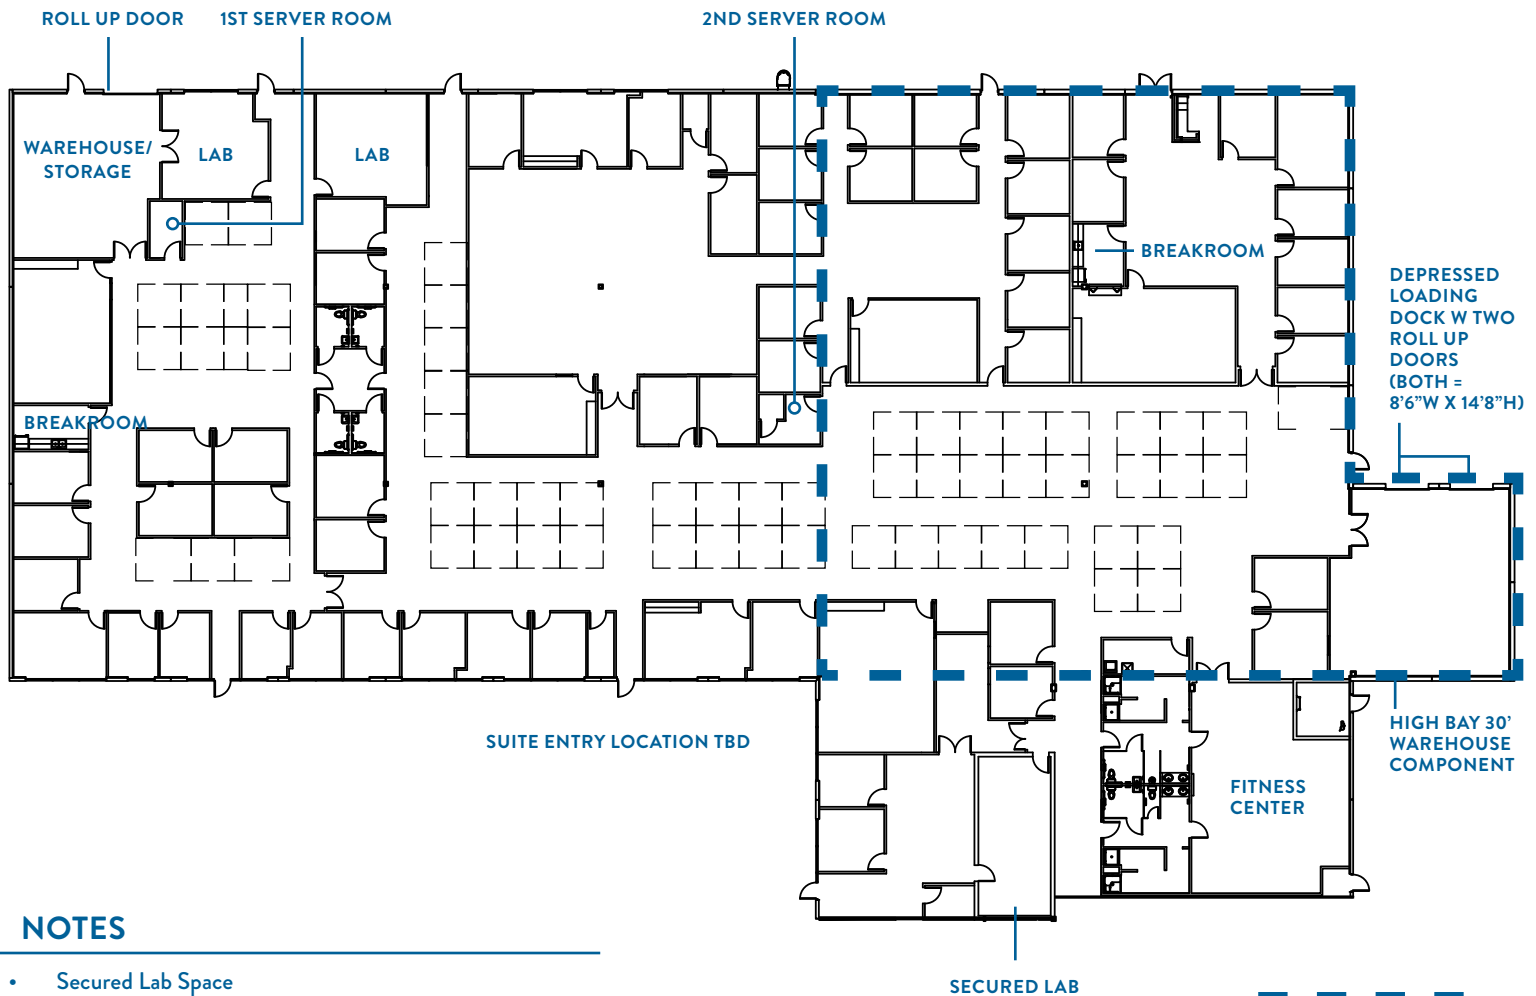

RESEARCH POINTE II

CENTRAL FLORIDA RESEARCH PARK

12792 Research Parkway
Orlando, FL 32826

PREMIUM, PLUG & PLAY FLEX SPACE | 32,812 RSF AVAILABLE FOR LEASE

PROPERTY FEATURES

- Building and monument signage available
- Fitness center with showers
- Secured lab space
- 30' ceiling height warehouse component (with depressed loading dock)
- Newly renovated throughout
- Multiple conference rooms

For further information, contact:

TIFFANY ZULLO
tzullo@towerrealtypartners.com
407.659.0120 ext. 114

PREMIUM, PLUG & PLAY FLEX SPACE | 32,812 RSF AVAILABLE FOR LEASE

NOTES

- Secured Lab Space
- Telcom/Fiber - Spectrum
- Ceiling Heights - Office - 9'8" & 11'8" (can be expanded in areas noted above) / Warehouse - 30'
- Fitness Center with Showers
- **IN PLACE SYSTEMS FURNITURE AVAILABLE/NEGOTIABLE**
- 63 Cubicles in Place, Excellent Condition
- Cat 6 LV cable runs from all cubes to patch panels in the server rooms