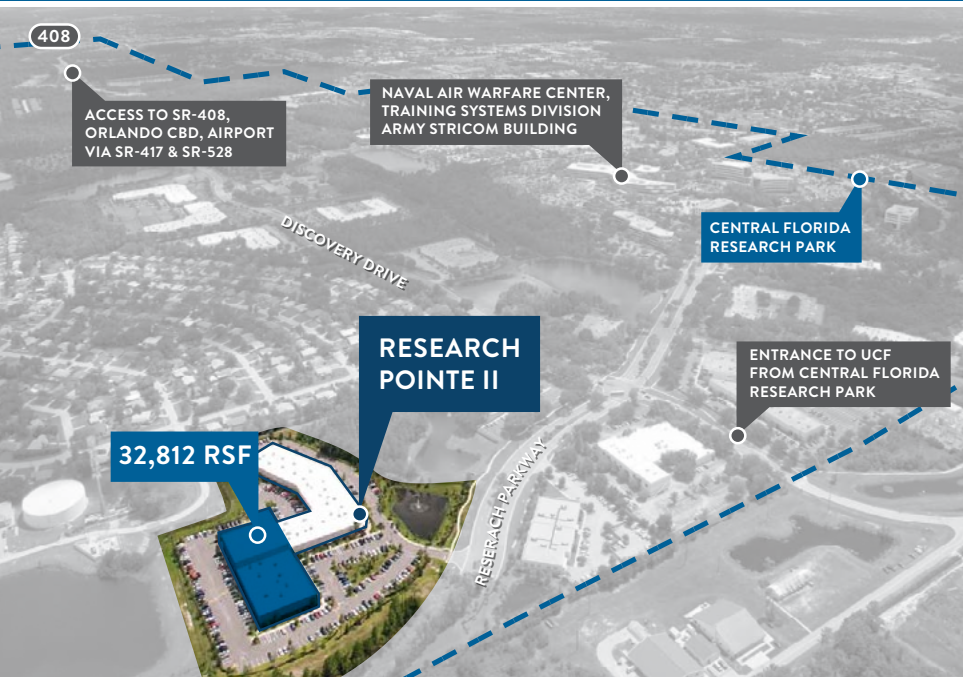

# RESEARCH POINTE II

## CENTRAL FLORIDA RESEARCH PARK

12792 Research Parkway  
Orlando, FL 32826

PREMIUM, PLUG & PLAY FLEX SPACE | 32,812 RSF AVAILABLE FOR LEASE

## PROPERTY FEATURES

- Building and monument signage available
- Fitness center with showers
- Secured lab space
- 30' ceiling height warehouse component (with depressed loading dock)
- Newly renovated throughout
- Multiple conference rooms