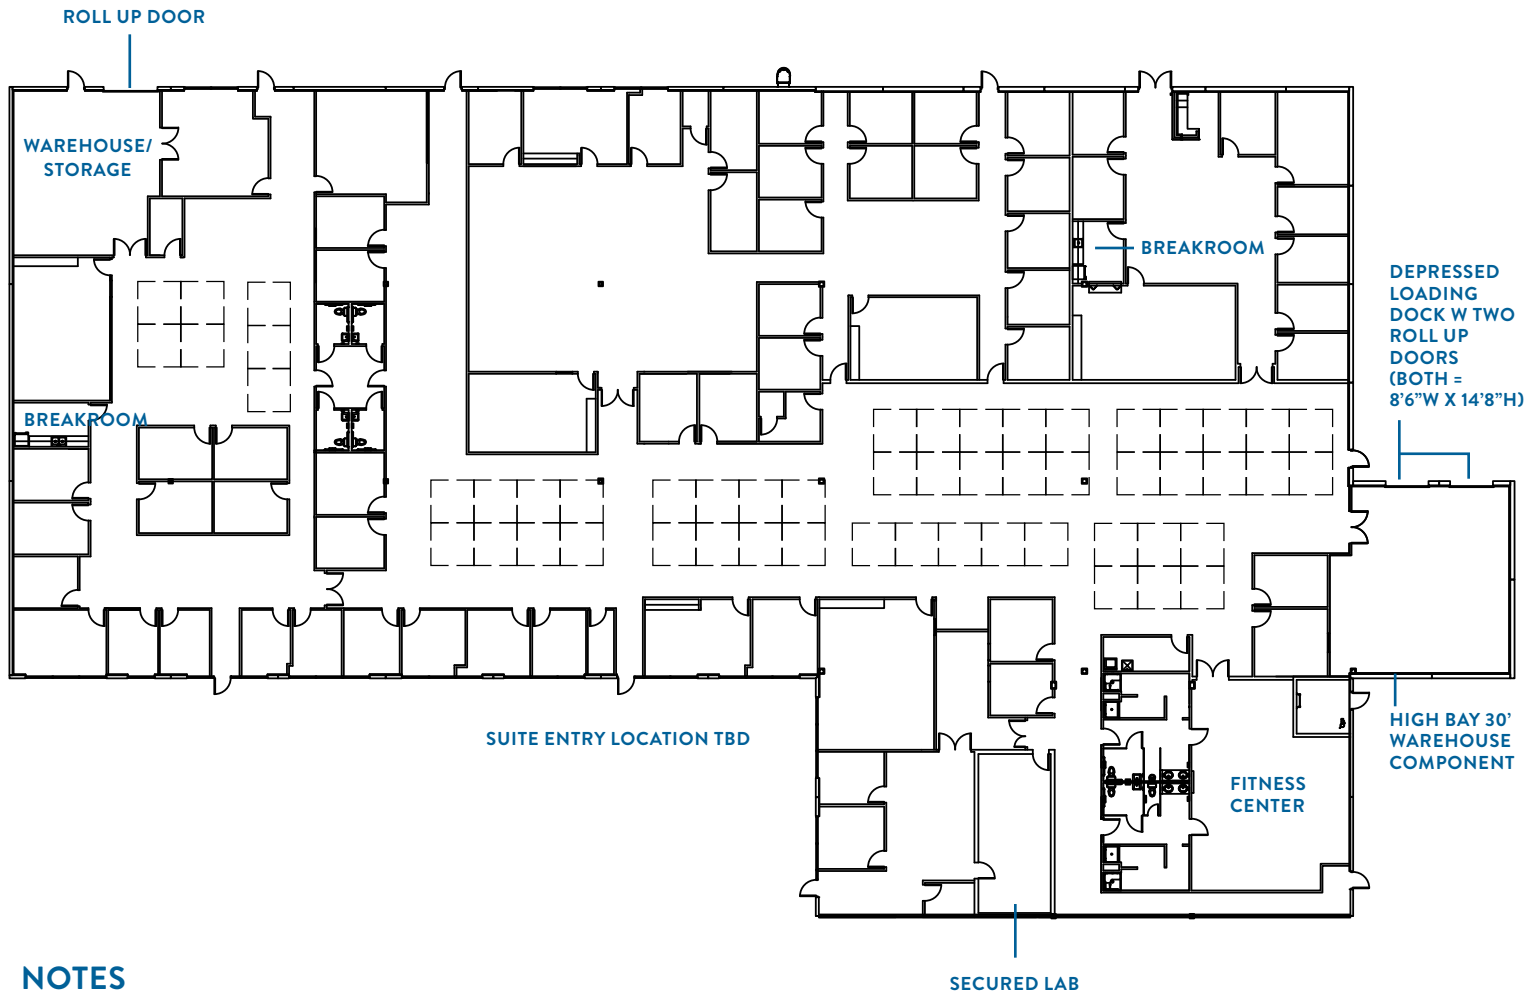

PREMIUM, PLUG & PLAY FLEX SPACE | 32,812 RSF AVAILABLE FOR LEASE

AVAILABLE 12/1/2018

NOTES

- Secured Lab Space
- Telcom/Fiber - Spectrum
- Ceiling Heights - Office - 9'8" & 11'8" (can be expanded in areas noted above) / Warehouse - 30'
- Fitness Center with Showers
- **IN PLACE SYSTEMS FURNITURE AVAILABLE/NEGOTIABLE**
- **63 Cubicles in Place, Excellent Condition**

For further information, contact:

TIFFANY ZULLO
tzullo@towerrealtypartners.com
407.659.0120 ext. 114