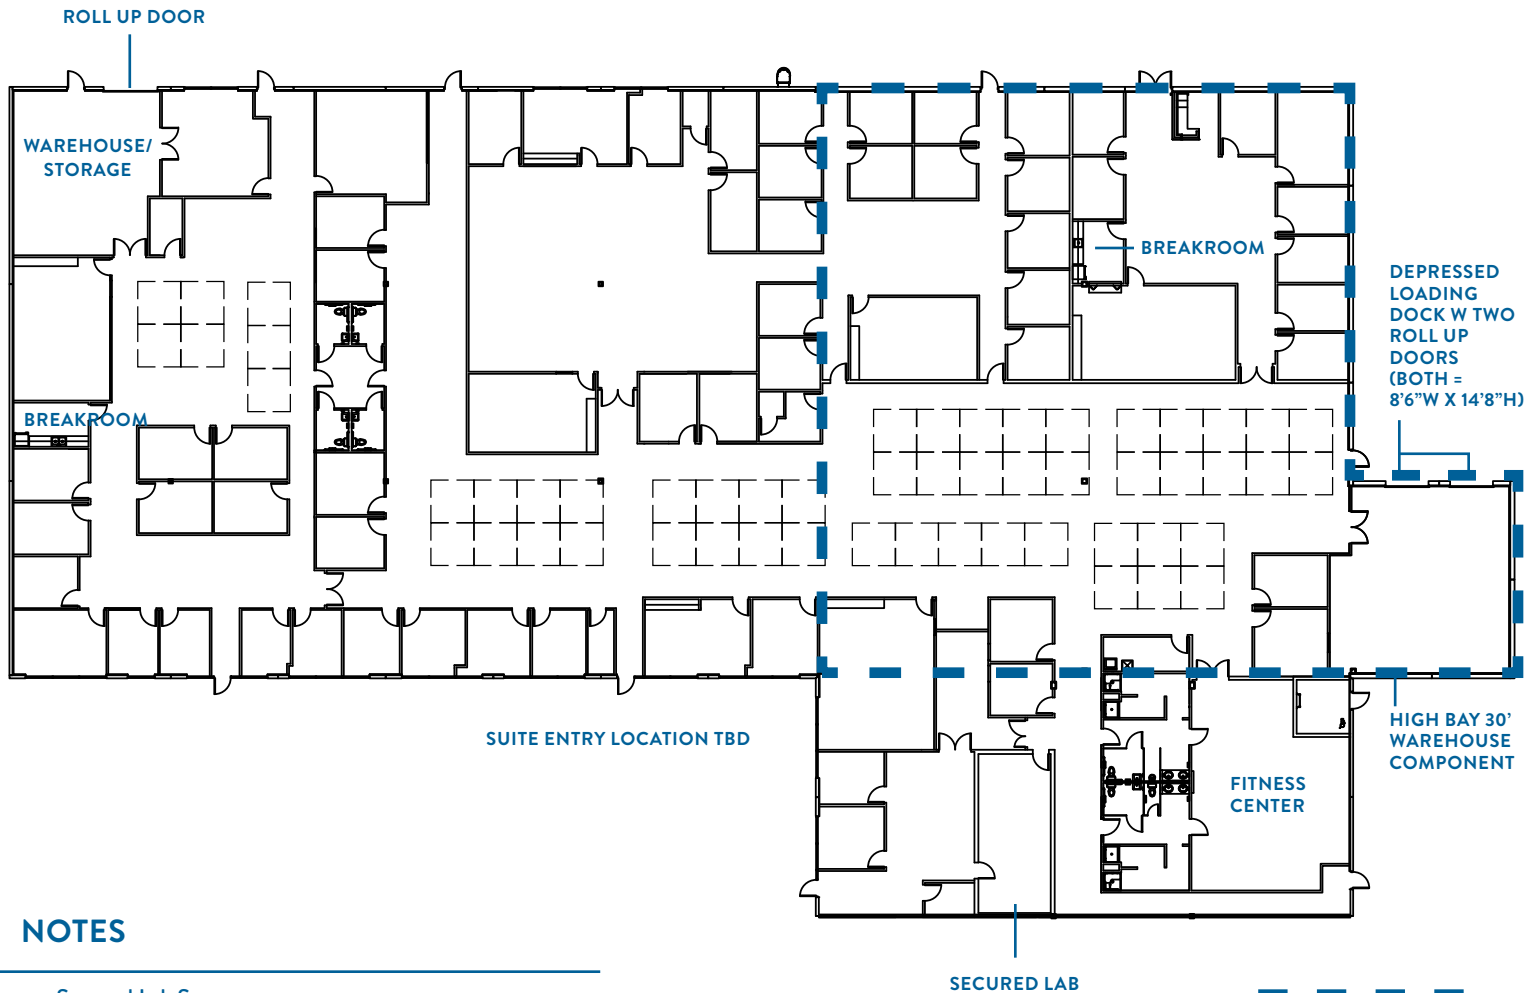

RESEARCH POINTE II

CENTRAL FLORIDA RESEARCH PARK

12792 Research Parkway
Orlando, FL 32826

PREMIUM, PLUG & PLAY FLEX SPACE | 32,812 RSF AVAILABLE FOR LEASE

PROPERTY FEATURES

- Building and monument signage available
- Fitness center with showers
- Secured lab space
- 30' ceiling height warehouse component (with depressed loading dock)
- Newly renovated throughout
- Multiple conference rooms

For further information, contact:

TIFFANY ZULLO
tzullo@towerrealtypartners.com
407.659.0120 ext. 114

PREMIUM, PLUG & PLAY FLEX SPACE | 32,812 RSF AVAILABLE FOR LEASE

AVAILABLE 12/1/2018

NOTES

- Secured Lab Space
- Telecom/Fiber - Spectrum
- Ceiling Heights - Office - 9'8" & 11'8" (can be expanded in areas noted above) / Warehouse - 30'
- Fitness Center with Showers
- **IN PLACE SYSTEMS FURNITURE AVAILABLE/NEGOTIABLE**
- **63 Cubicles in Place, Excellent Condition**