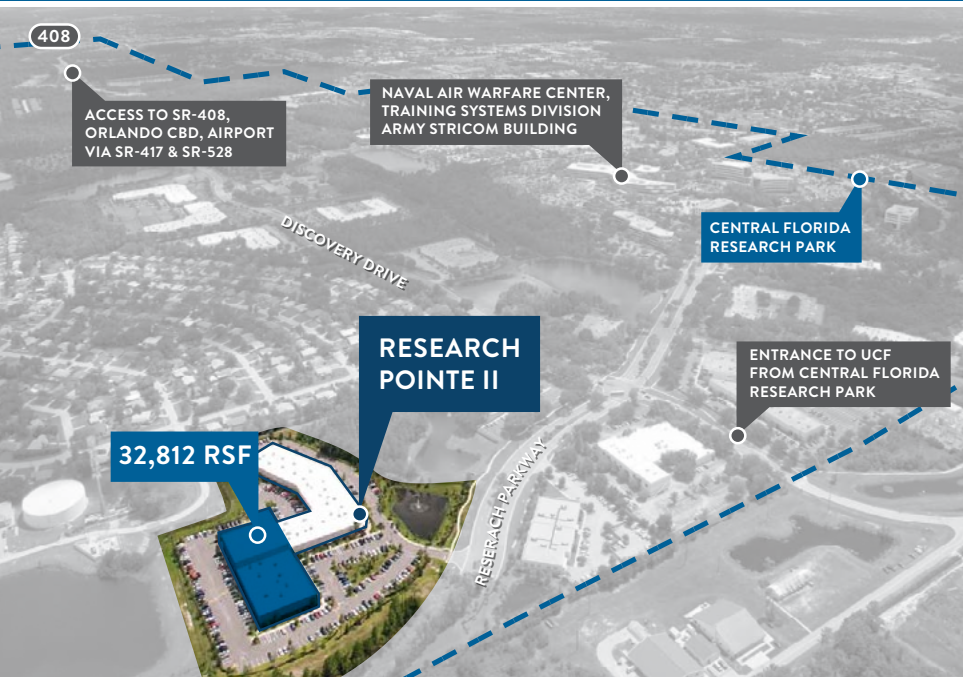

RESEARCH POINTE II

CENTRAL FLORIDA RESEARCH PARK

12792 Research Parkway
Orlando, FL 32826

PREMIUM, PLUG & PLAY FLEX SPACE | 32,812 RSF AVAILABLE FOR LEASE

PROPERTY FEATURES

- Building and monument signage available
- Fitness center with showers
- Secured lab space
- 30' ceiling height warehouse component (with depressed loading dock)
- Newly renovated throughout
- Multiple conference rooms

For further information, contact:

TIFFANY ZULLO
tzullo@towerrealtypartners.com
407.659.0120 ext. 114

PREMIUM, PLUG & PLAY FLEX SPACE | 32,812 RSF AVAILABLE FOR LEASE

AVAILABLE 12/1/2018

NOTES

- Secured Lab Space
- Telecom/Fiber - Spectrum
- Ceiling Heights - Office - 9'8" & 11'8" (can be expanded in areas noted above) / Warehouse - 30'
- Fitness Center with Showers
- **IN PLACE SYSTEMS FURNITURE AVAILABLE/NEGOTIABLE**
- **63 Cubicles in Place, Excellent Condition**